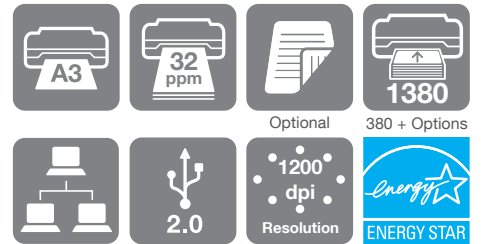

Epson AcuLaser M7000N Series

DATASHEET

The Epson AcuLaser M7000N Series is the ideal printing solution for small to medium workgroups requiring a compact, A3 monochrome printer. The M7000N will integrate effortlessly into any business environment, handle large workloads effectively, deliver high quality prints, and is simple and easy to use.

The high-performance associated with the AcuLaser M7000N means users benefit from a fast print speed of 32ppm and a high duty cycle of up to 100,000 pages, while professional-quality printing is easily achieved with a dot correction function and 1200dpi resolution. The AcuLaser M7000N is network ready, with Ethernet connectivity, PCL6 and PS3 emulations, IPv6 and IPSec, ensuring compatibility for multiple users across many IT networks.

This Epson A3 printer allows users to switch easily between different paper sizes and output, from envelopes to A3 documents. A paper capacity of up to 1,380 pages means that productivity is increased, as users won't have to frequently refill with paper. An additional 'sort function' allows users to switch between horizontal and vertical output to easily sort business documents when several copies are printed.

Long-lasting toner supplies, along with optional duplex printing, allow businesses to optimise cost per page, resulting in a low TCO. Furthermore, an ENERGY STAR-qualification for reduced power consumption and environmental impact, along with the Epson cartridge Return and Recycle program¹, means that there is no compromise between cost and ecology.

KEY FEATURES

- High-performance, compact monochrome A3 laser printer
- High durability with a duty cycle of up to 100,000 pages
- Print A6 to A3 with fast printing at 32ppm in A4
- Professional resolution at 1200dpi with dot correction function
- Gigabit Ethernet, USB 2.0 connectivity and optional Parallel Interface Card