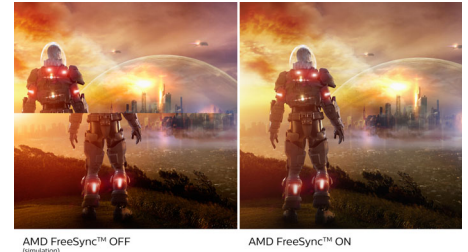

Ultra-smooth gaming

Gaming shouldn't be a choice between choppy gameplay or broken frames. With the new Philips monitor it doesn't have to be. Get fluid, artifact-free performance at virtually any framerate with AMD FreeSync™ technology, smooth quick refresh and ultra-fast response time.

reddot award 2017
winner

Red Dot Award

Philips Brilliance 349X7FJEW, an innovative monitor design solution. Wide enough for your biggest ideas

COMPUTEX
d&i awards 2017

COMPUTEX d&i awards

Philips Brilliance 349X7FJEW, an innovative monitor design solution. Excellent product design for a refined new stand archetype that delivers full adjustment.