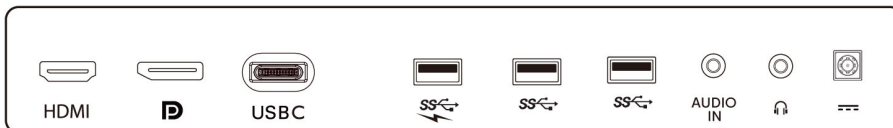

Cabinet

- Color: Black
- Foot: Black / Silver
- Finish: Texture

What's in the box?

- Monitor with stand
- Cables: USB-C to USB-C cable, USB-C to USB-A cable, HDMI cable, DP cable, Audio cable, Power cable
- User Documentation